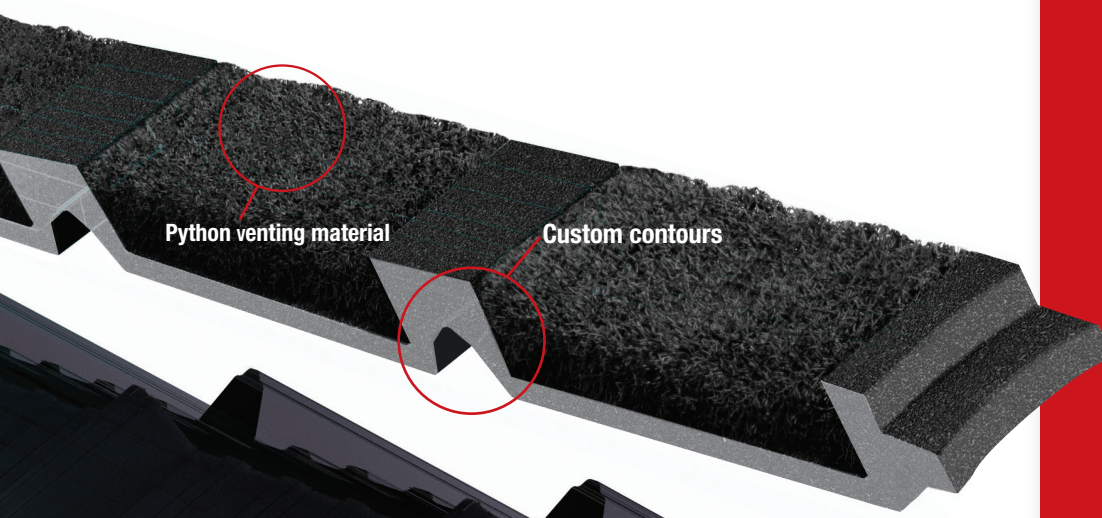

LP2

Custom contour seals tight and Python ventilates between the ribs.

Python venting material

Custom contours

Eco-friendly, invisible ridge vent made from durable polyester fiber. Custom contours allow it to fit with most all major metal roofing profiles and pitches.

- Lower, custom-fit profile
- Moisture and pest barrier
- Non-obtrusive appearance
- Reduces utility costs
- One-person installation

WEATHER-TITE™ LP2™ RIDGE VENT is made from non-fabric-covered Python™ vent material. This strong, durable, modified polyester is a non-woven, non-wicking, fiber-based matting. Its specially cut contours are designed to provide a custom, low-profile fit for any pitch and most major metal roof profiles. LP2™ provides a superior net free ventilation area that still helps keep out moisture, pests and dust.

Plus, LP2™ can be installed by just one person in two steps. In fact, the screw bed and industrial strength peel and stick adhesive pre-applied to LP2™ makes this one of the easiest installations imaginable.